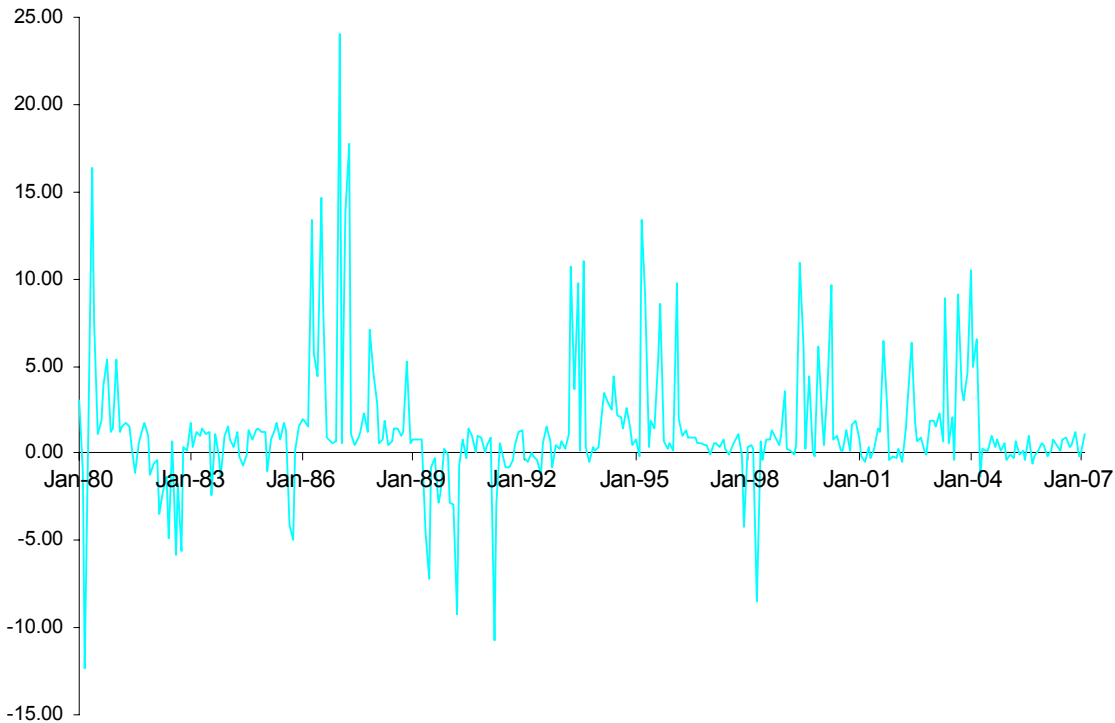

**Figure 15: Monthly Percentage Changes in Japanese Official Foreign Exchange Reserves from January 1980 - February 2007**

Source: *IFS*.