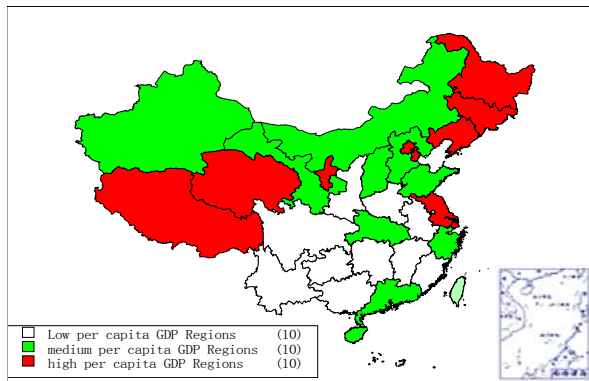

Figure 12. Economic Development Level of All Provinces in PRC in 1978

Note: Here we combine Sichuan and Chongqing to calculate per capita GDP. Our subsequent analysis also uses this approach.

Source: *Data of Gross Domestic Product of China: 1952-2004*